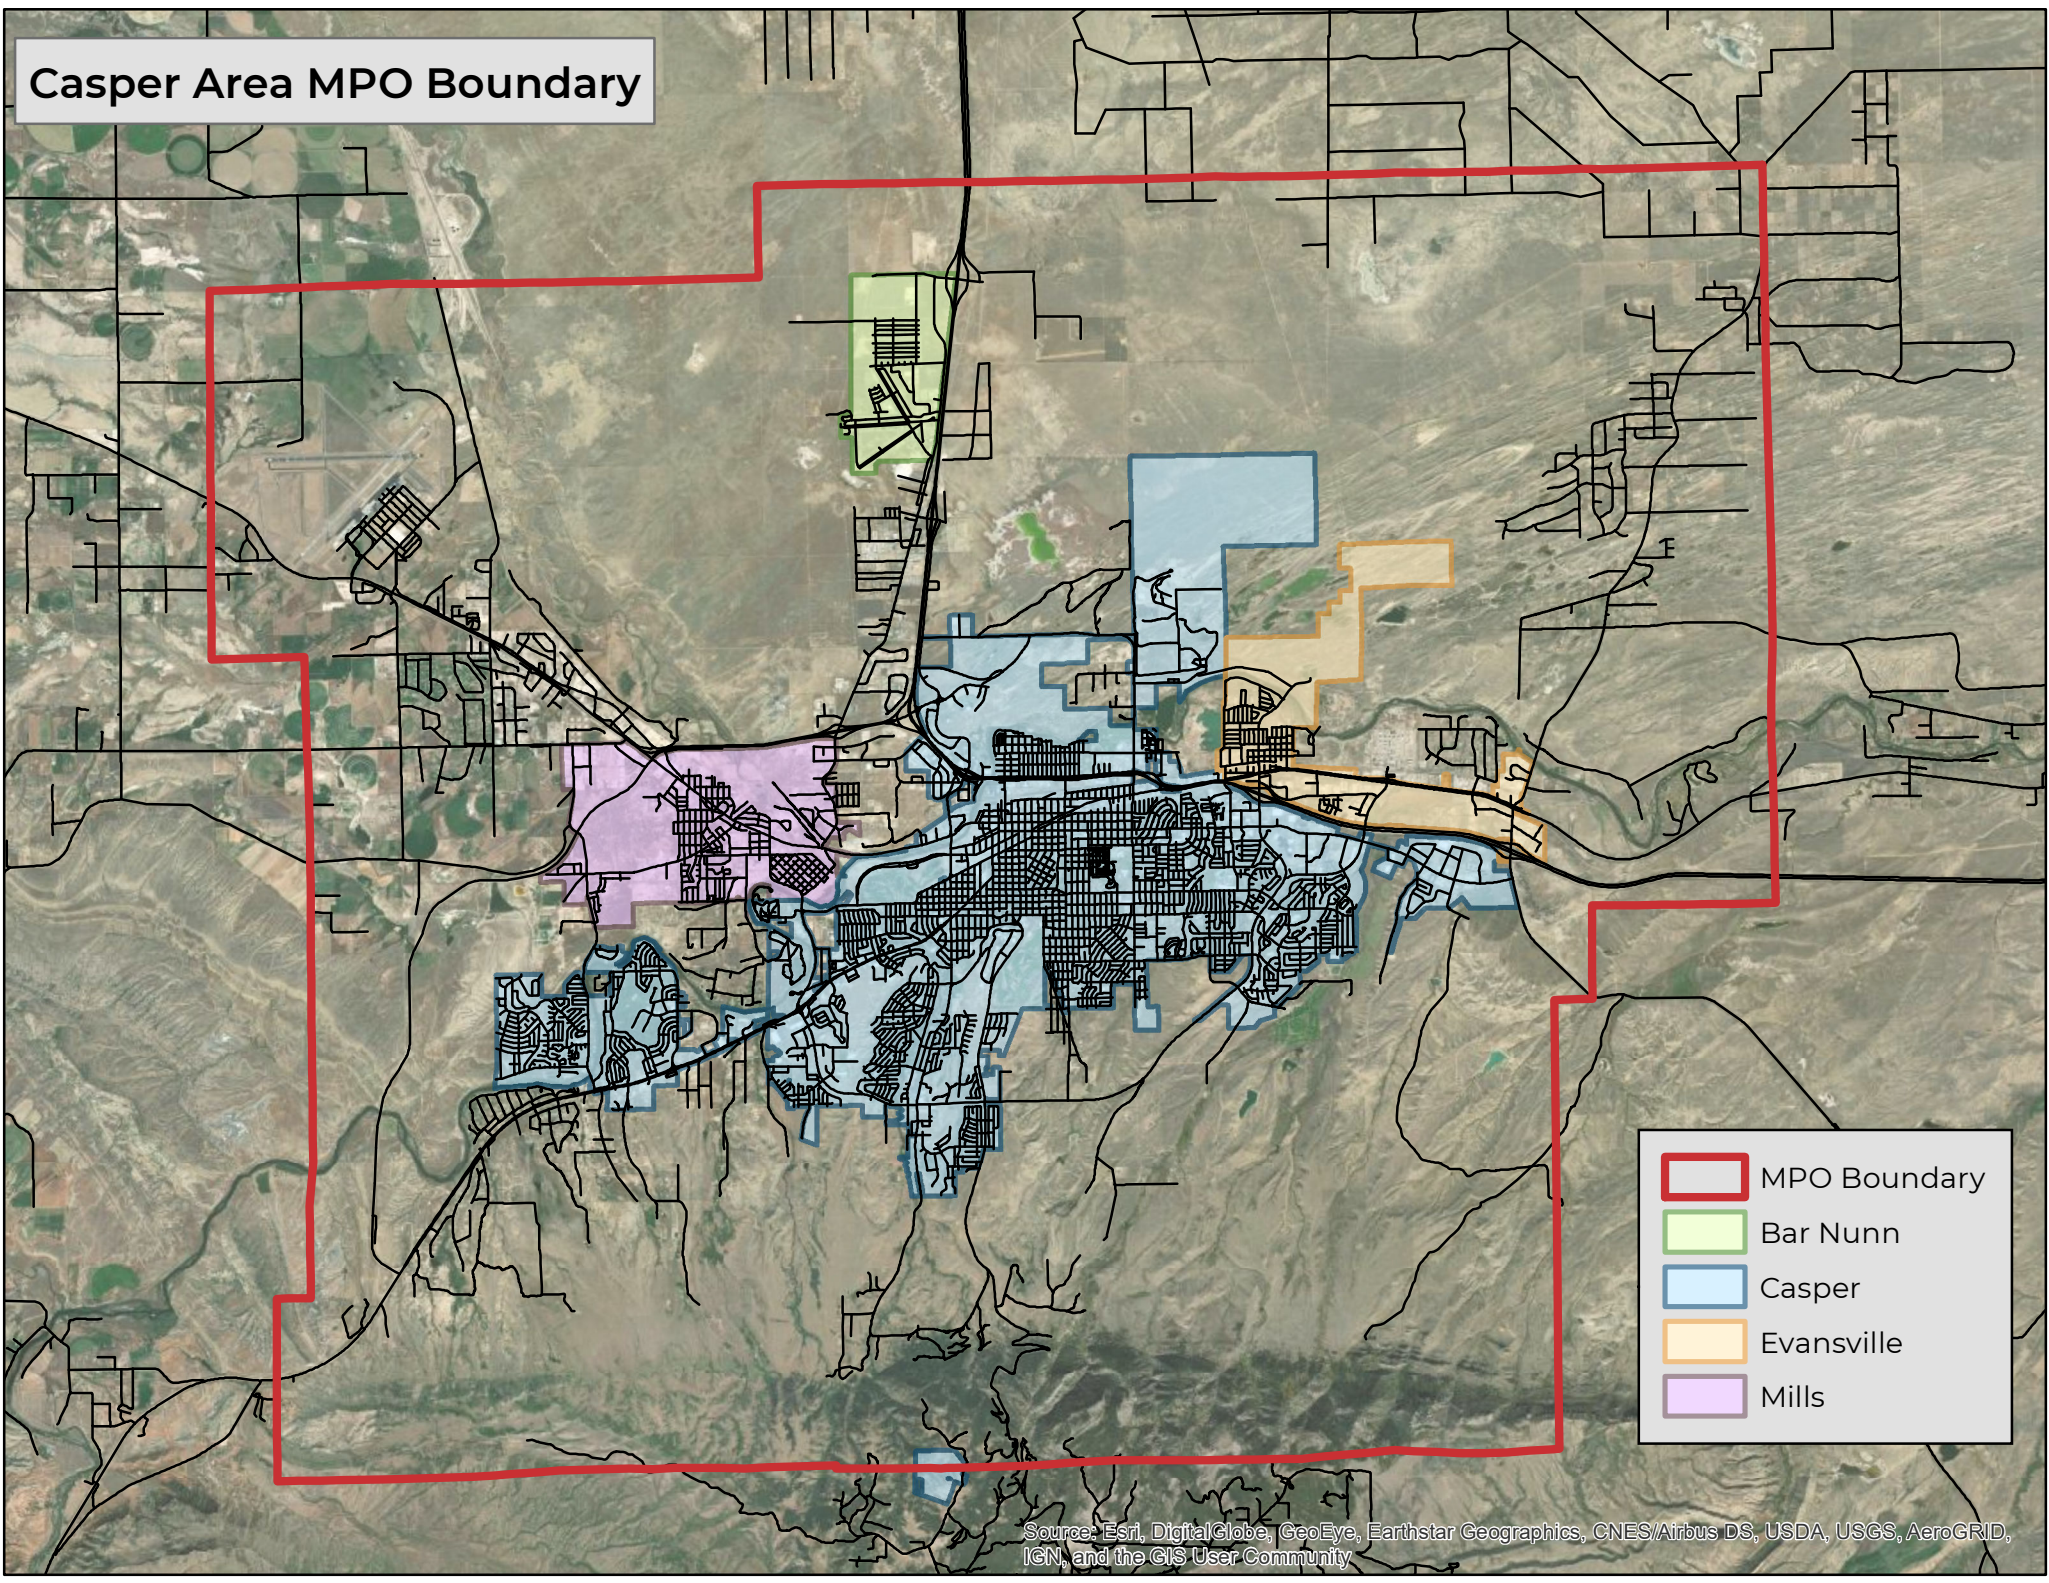

Casper Area MPO Boundary

-  MPO Boundary
-  Bar Nunn
-  Casper
-  Evansville
-  Mills

Source: Esri, DigitalGlobe, GeoEye, Earthstar Geographics, CNES/Airbus DS, USDA, USGS, AeroGRID, IGN, and the GIS User Community